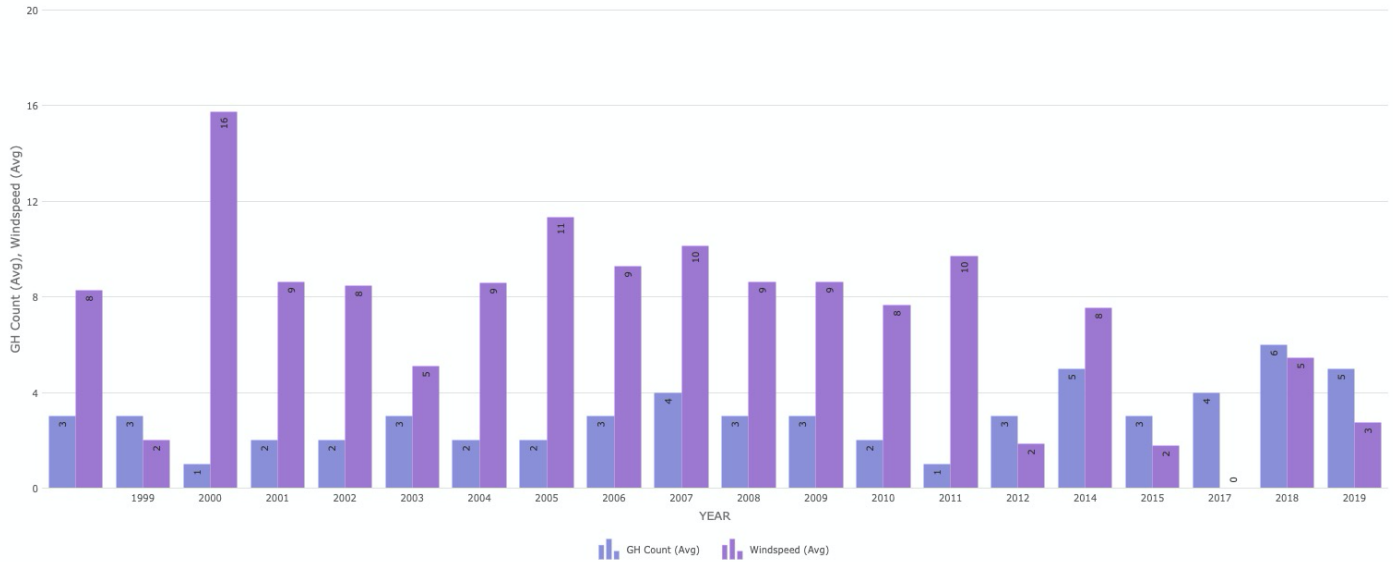

Effects of Wind Speed on Average Number of Grasshoppers Caught

1. Which year had the highest wind speed?

2. Which years had the lowest wind speed?

3. Which year had the highest average number of grasshoppers caught per student? How fast was the wind speed during that year's catch?

4. How do you think the wind affects the number of grasshoppers caught?

5. What is the average wind speed for the years 2005 – 2015?